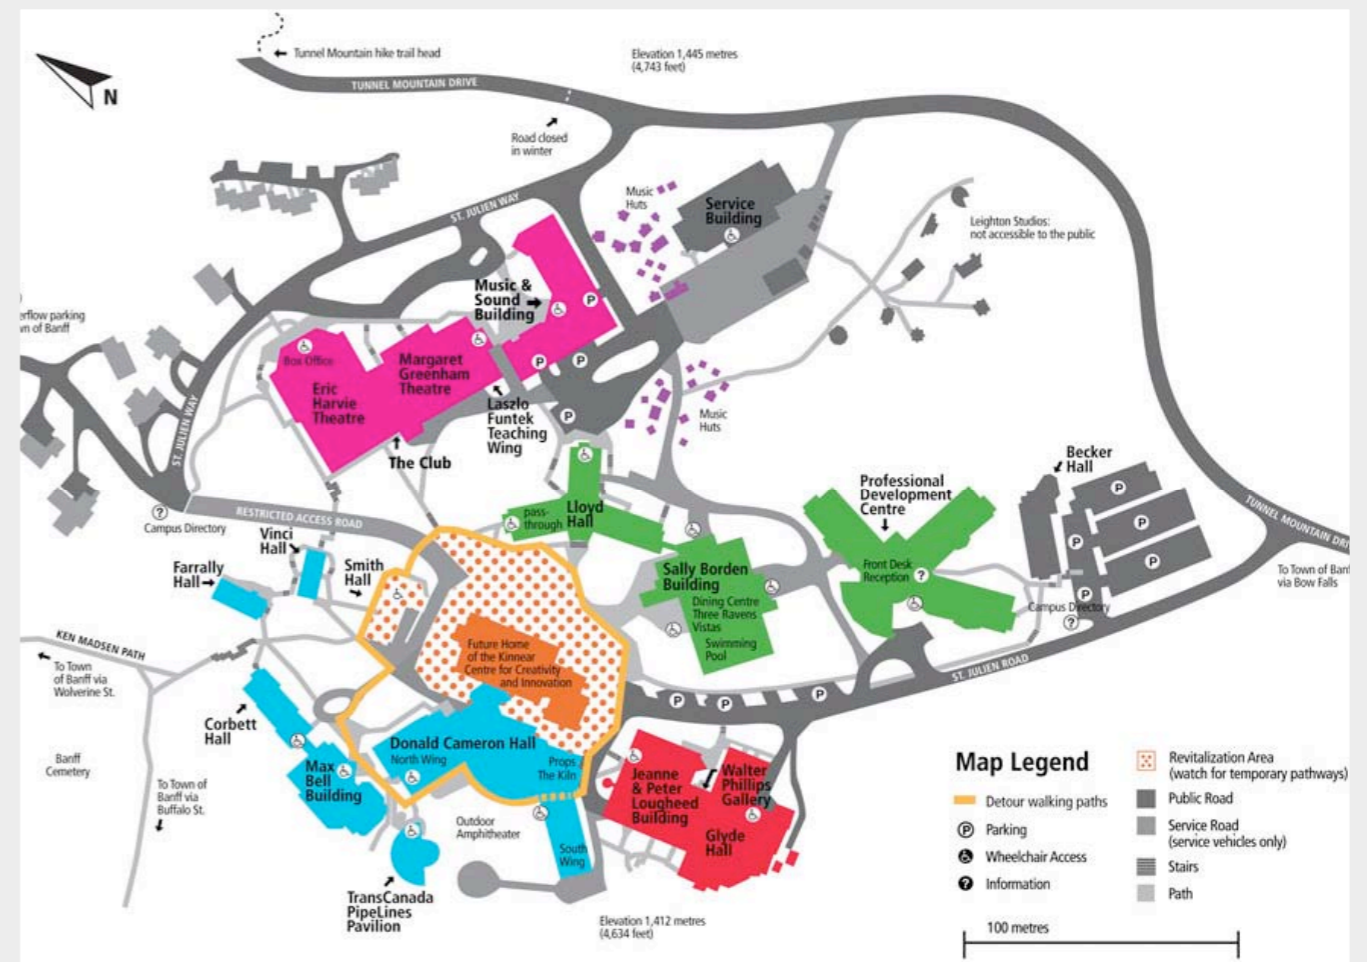

BRIDGES

BANFF

2009

Banff, Alberta

The Banff Centre

Banff International Research Station

Accommodations

Corbett Hall

Professional Development Centre

Dining Facilities

Conference Facilities

Banff Centre Recreation

Banff Region Recreation

Banff Region Recreation

Banff Centre Events

BRIDGES

BANFF

2009

25-30 July 2009